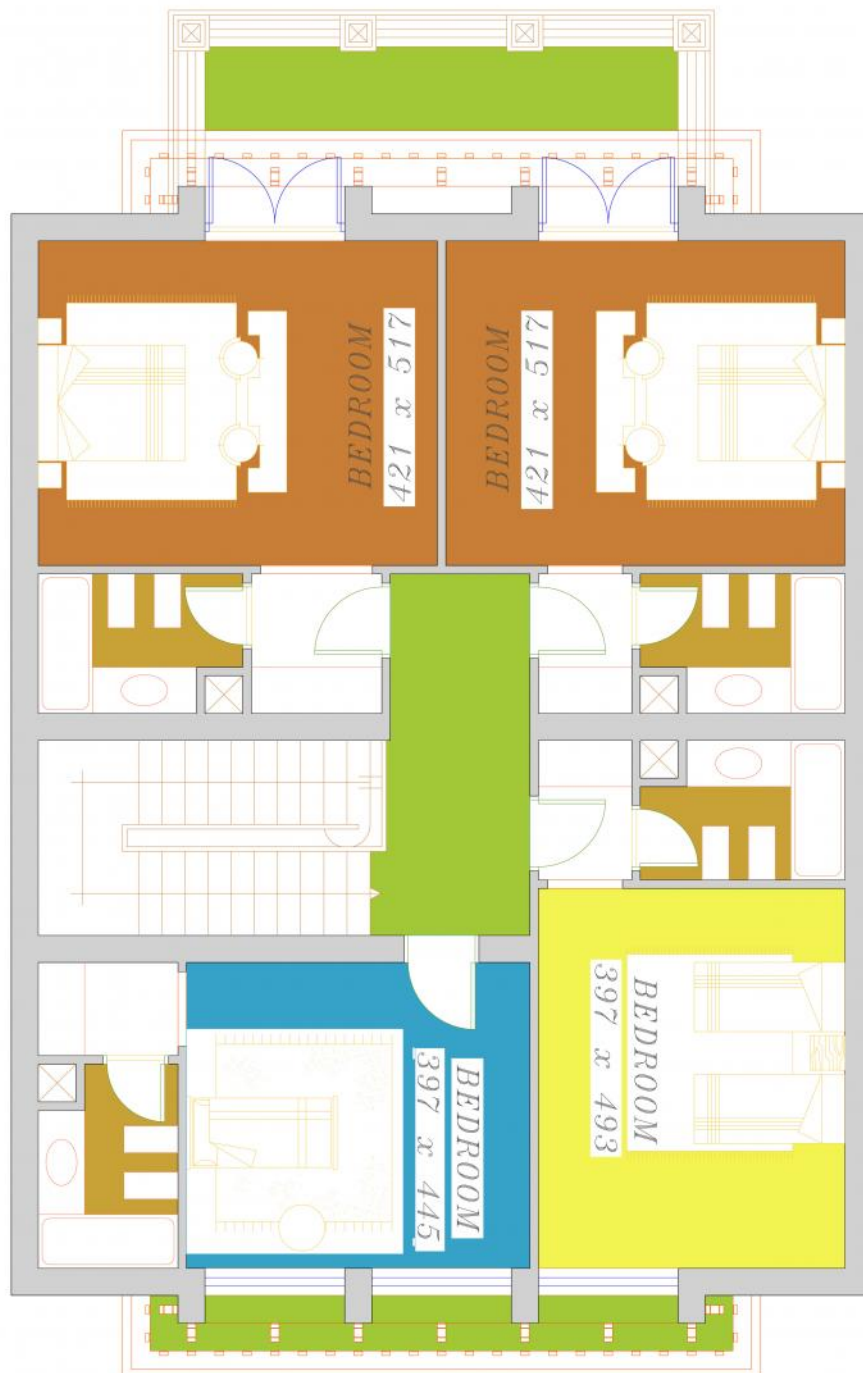

.PROJECT NAME :ASSALAM VILLAGE  
.VILLA TYPE "A"  
.TOTAL FLOORS AREA: 657 sqm

GROUND FLOOR PLAN  
366 sqm

FIRST FLOOR PLAN  
291 sqm

.PROJECT NAME :ASSALAM VILLAGE  
.VILLA TYPE "B"  
.TOTAL FLOORS AREA: 663 sqm

GROUND FLOOR PLAN  
334 sqm

FIRST FLOOR PLAN  
329 sqm

.PROJECT NAME :ASSALAM VILLAGE  
.VILLA TYPE "C"  
.TOTAL FLOORS AREA: 520 sqm

GROUND FLOOR PLAN  
270 sqm

FIRST FLOOR PLAN  
250 sqm

## TYPICAL VILLA

Total floor area : 156.5 sqm

FIRST FLOOR PLAN