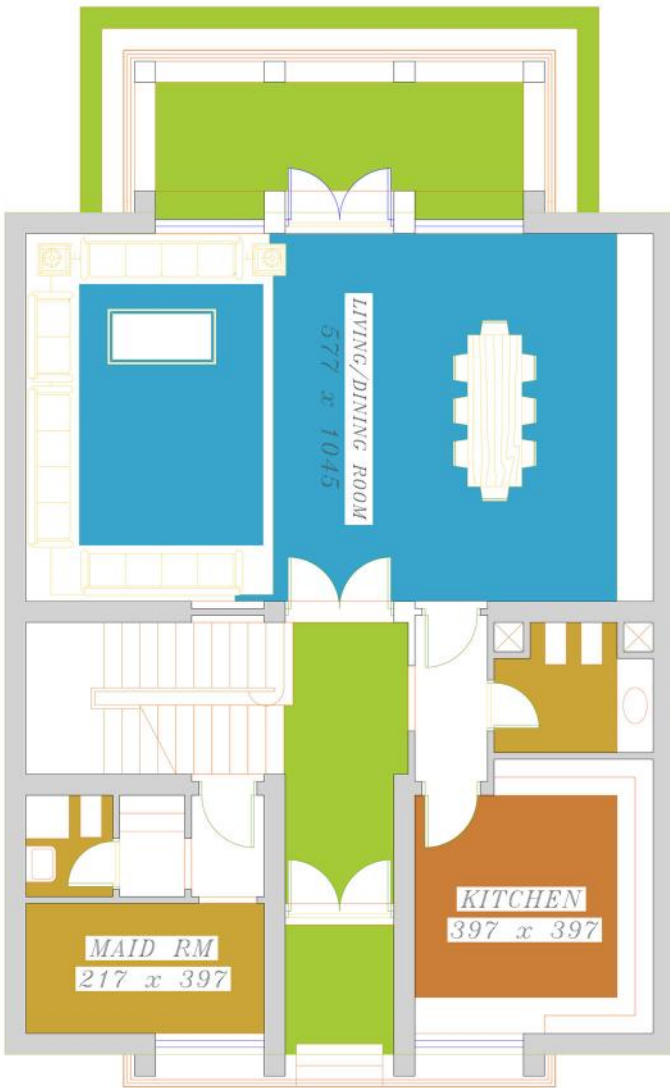

.PROJECT NAME :ASSALAM VILLAGE  
.VILLA TYPE "A"  
.TOTAL FLOORS AREA: 657 sqm

GROUND FLOOR PLAN  
366 sqm

FIRST FLOOR PLAN  
291 sqm

.PROJECT NAME :ASSALAM VILLAGE  
.VILLA TYPE "B"  
.TOTAL FLOORS AREA: 663 sqm

GROUND FLOOR PLAN  
334 sqm

FIRST FLOOR PLAN  
329 sqm

.PROJECT NAME :ASSALAM VILLAGE  
.VILLA TYPE "C"  
.TOTAL FLOORS AREA: 520 sqm

GROUND FLOOR PLAN  
270 sqm

FIRST FLOOR PLAN  
250 sqm

## TYPICAL VILLA

Total floor area : 156.5 sqm

FIRST FLOOR PLAN

## TYPICAL VILLA

Total floor area : 156.5 sqm

GROUND FLOOR PLAN

.PROJECT NAME :12 VILLAS COMPLEX IN PAKISTAN  
.VILLA TYPE "TYPICAL"  
.TOTAL FLOORS AREA: 313 sqm

GROUND FLOOR PLAN  
156.5 sqm

FIRST FLOOR PLAN  
156.5 sqm