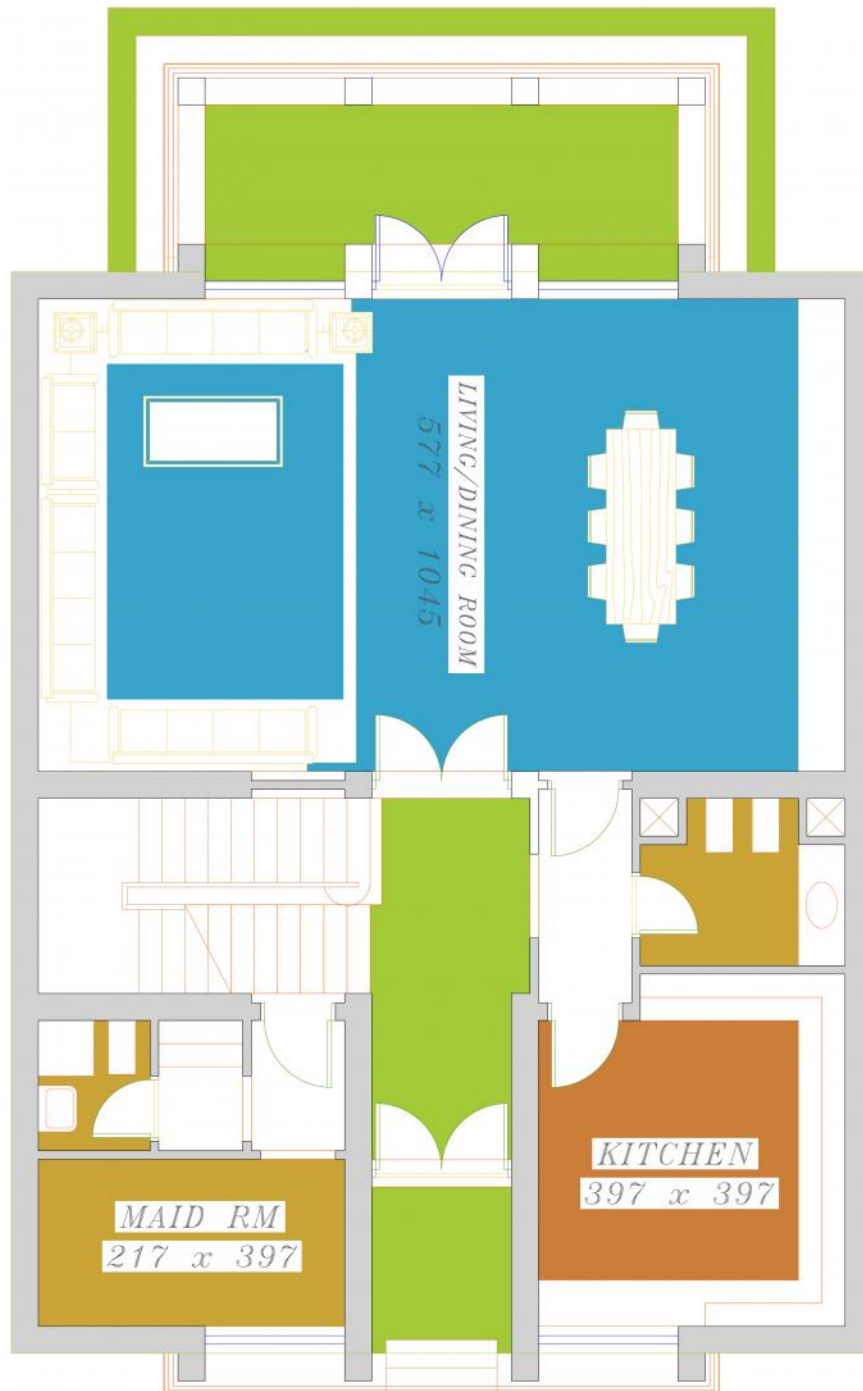

12 Villas Complex in Pakistan

TYPICAL VILLA

Total floor area : 156.5 sqm

GROUND FLOOR PLAN